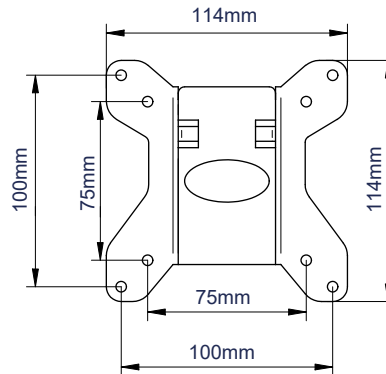

INTERFACE PLATE - FRONT VIEW

PACKING INFORMATION

COLOUR:	ORDER REF:	EAN CODE:	MASTER CARTON QTY:	INNER CARTON QTY:	MASTER CARTON WEIGHT:	MASTER CARTON CUBE:
Black	BT7512-PRO/PB	5019318751226	8	0	9.3kg	0.024cbm