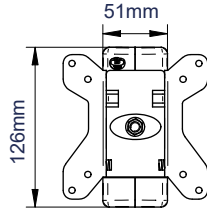

FRONT VIEW - MAXIMUM EXTENSION