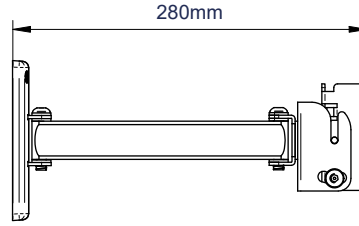

SIDE VIEW - MAXIMUM EXTENSION