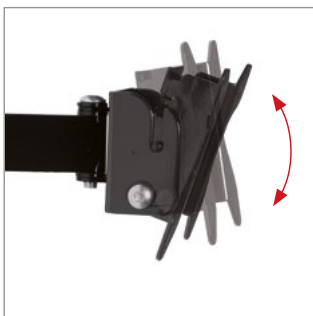

BT7512

SINGLE ARM FLAT SCREEN WALL MOUNT WITH TILT & SWIVEL

Designed to mount small flat screens, the BT7512 features a single swivel arm with easy tilt adjustment and a full 360° screen rotation for easy portrait or landscape mounting. The wall plate features 'OWLS' on wall levelling system to ensure a straight and smart installation. The BT7512 is also compatible with B-Tech's range of poles and collars, increasing the number of different ways it can be mounted, ideal for commercial applications as well as home installations. Security screws are provided to help prevent unauthorized removal of the screen.

SPECIFICATION

Recommended screen size	up to 28"
Max load	15kg
VESA® compatibility	75 x 75 & 100 x 100
Tilt adjustment	+17° / -10°
Swivel at wall	180°
Rotation	360°
Distance from wall	75mm to 280mm
Colour	Black

FEATURES

- Easy tilt and swivel adjustment
- Screen rotation allows screen to be mounted in landscape or portrait orientation
- Features 'OWLS' On Wall Levelling System
- CLIPLOGIC™ cable management included
- Compatible with B-Tech System 2 professional range
- Mounts to B-Tech BT7850 poles using x2 BT7841 / BT7052 Collars
- Security locking screws and Allen key provided help prevent unauthorised removal of the screen
- Simple 'hook-on' installation
- Coverplates included for a neat and tidy installation
- All mounting hardware included

Easy tilt adjustment of +17° / -10°

Security locking screws provided

Space saving design - folds flat to the wall

CLIPLOGIC™ cable management

FRONT VIEW - MAXIMUM EXTENSION

SIDE VIEW - MAXIMUM EXTENSION

FRONT VIEW - FOLDED TO WALL