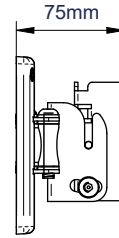

SIDE VIEW - FOLDED TO WALL