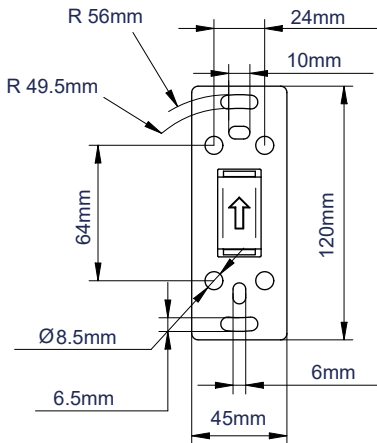

WALL PLATE - FRONT VIEW