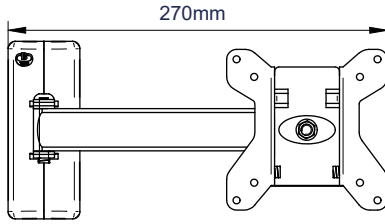

FRONT VIEW - FOLDED TO WALL