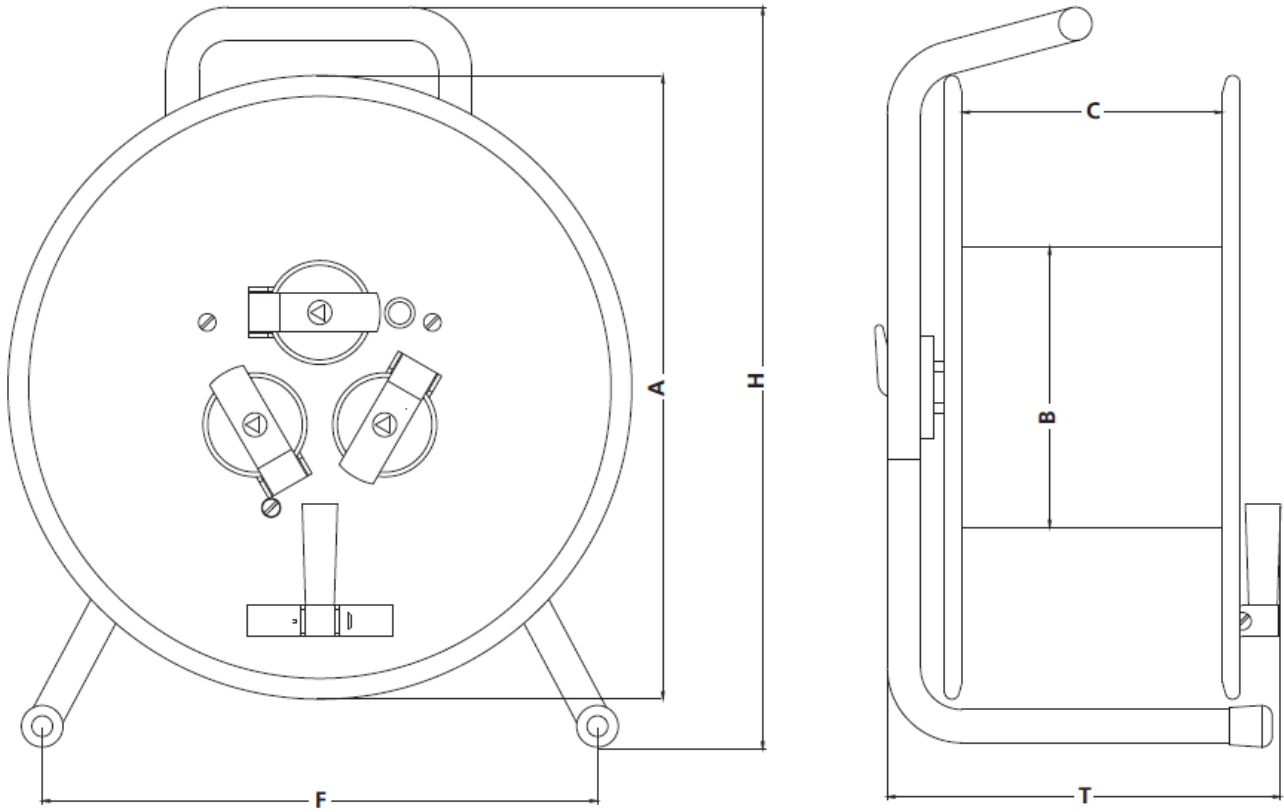

## 35-5018 CANFORD CABLE DRUM CD461

### Measurements

	mm	Inch
A	460	18.11
B	240	9.45
C	170	6.69
F	350	13.78
H	545	21.46
T	250	9.84

### Weight

	Kg	lb
	8.70	19.18