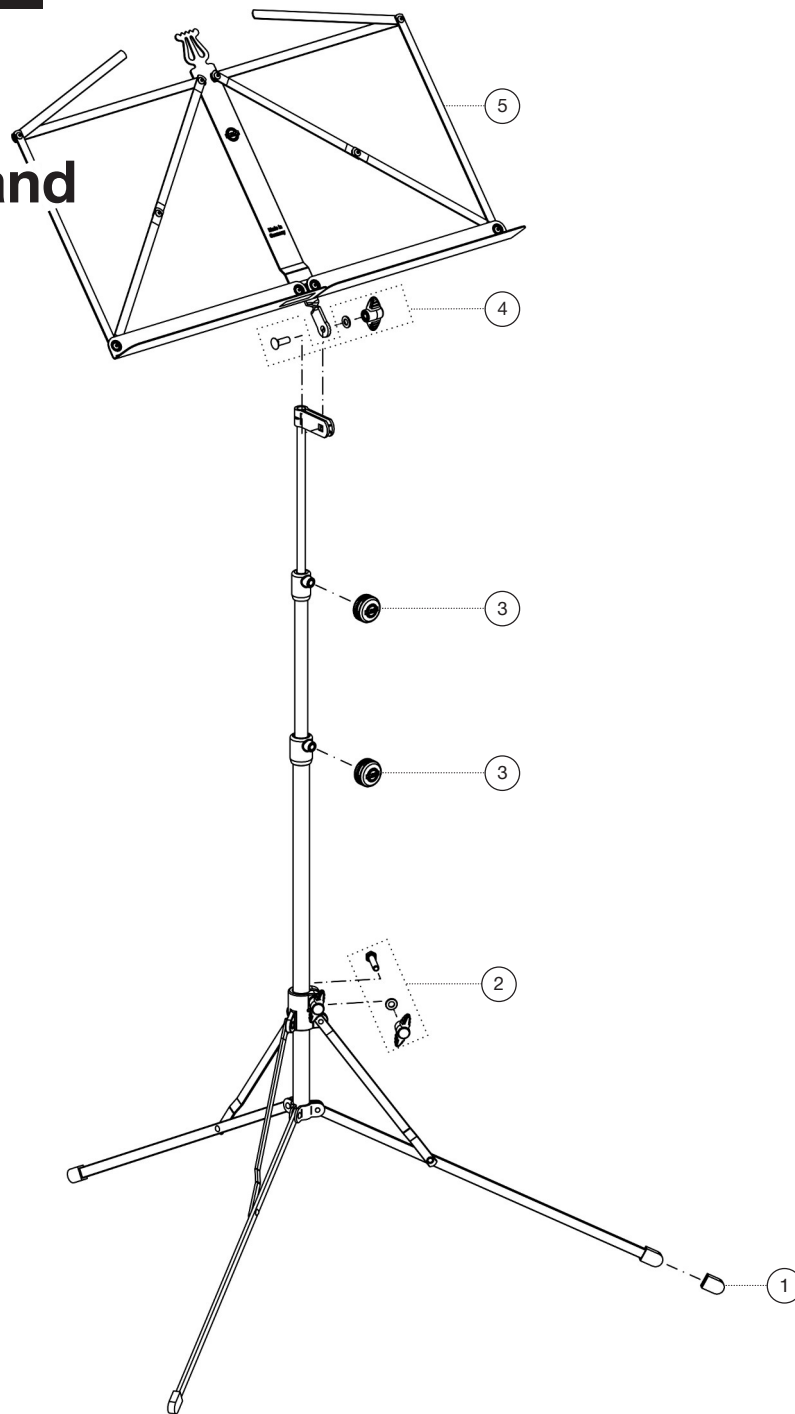

Spare parts list

# 101 Music stand

10100-013-55 - black

\*Rev 07

Position	Description	Article No.	Quantity
1	End cap	<a href="#">01-94-550-55</a>	3
2	Clamp screw connection	3-00-000-012	1
3	Knurled screw with logo M5 x 9 mm	01-82-802-55	2
4	Screw connection of the music desk	3-00-000-011	1
5	Music desk complete	6-10100-1-55	1