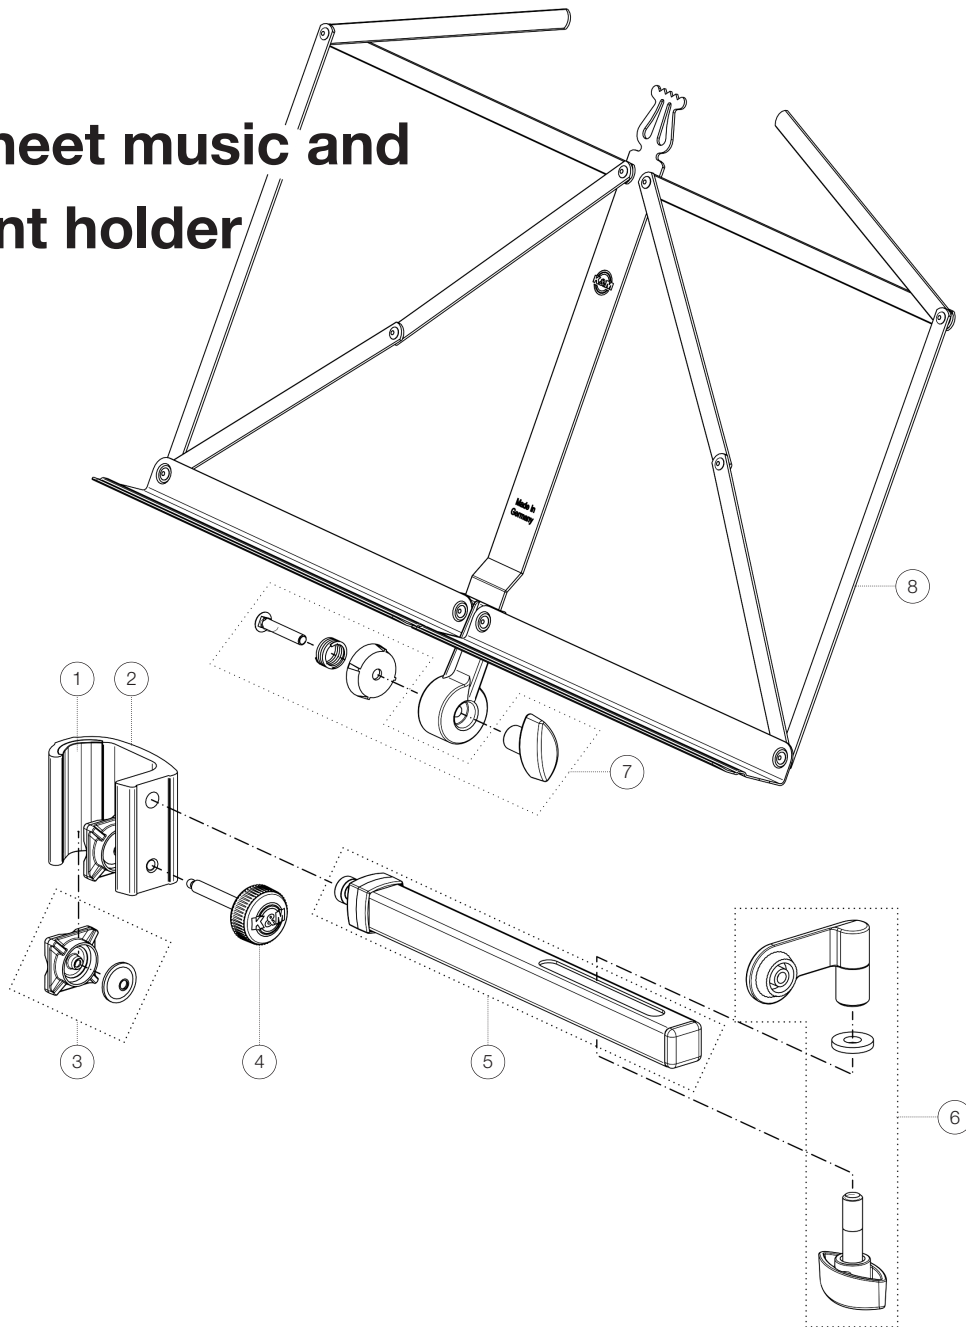

Spare parts list

11505 Sheet music and document holder

11505-000-55 - black

*Rev03

Position	Description	Article No.	Quantity
1	Tube protector	01-87-535-55	1
2	Clamping prism	02-93-635-55	1
3	Protective cap and pressure plate	3-00-000-001	1
4	Knurled screw with logo M6 x 45,3 mm	01-82-966-55	1
5	Support tube complete	3-00-000-008	1
6	Screw connection with swivel joint	3-00-000-009	1
7	Screw connection of the music desk	3-00-000-005	1
8	Music desk complete	6-10065-1-55	1