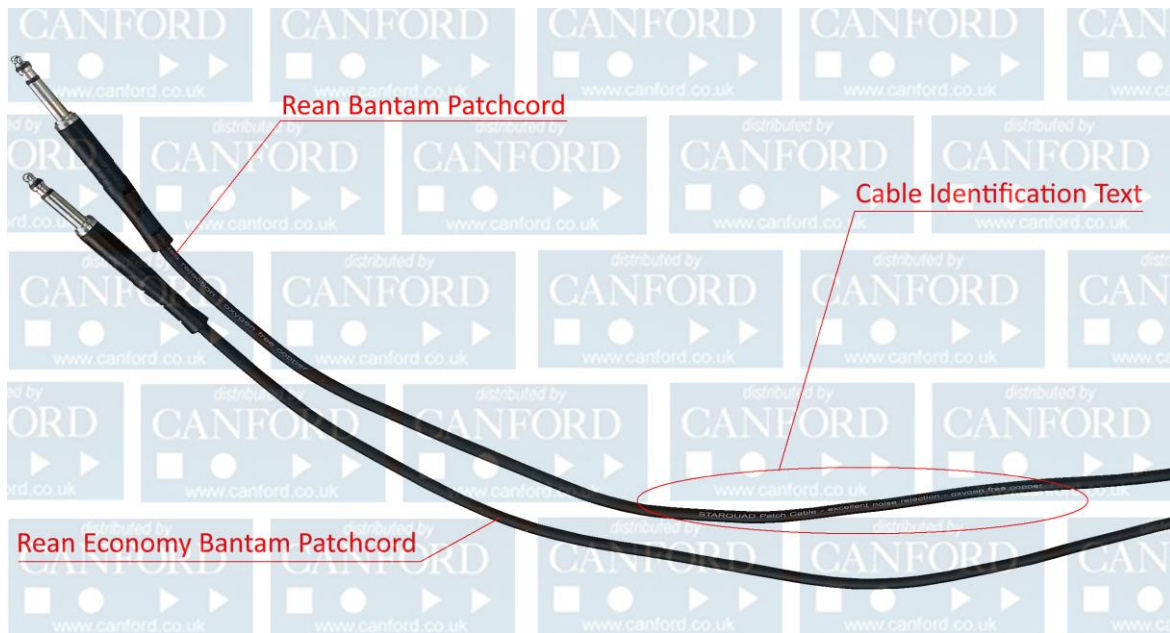

## Rean Economy and Starquad Bantam Patchcords, moulded plugs

**What is the difference between?** REAN BANTAM PATCHCORD Moulded, heli screen, economy  
REAN BANTAM PATCHCORD Moulded, starquad cable

Both cables have moulded plugs and although the cable construction is different between the two it can be tricky to identify such.

Economy cable is a twisted pair with helical screen whilst the 'non-economy' is a starquad cable with again a helical screen. Starquad cable is more efficient in RF and airborne interference rejection and hence the Rean claim that such is a 'low noise' cable.

Given the cables have the same/very similar outside diameter it's not at first glance easy to determine if you have an economy or starquad patchcord in your possession. Luckily however Rean have elected to emblazon the starquad cable along it's length with the following text:-

"STARQUAD Patch Cable – excellent noise rejection - oxygen free copper"

..... the economy patchcord does not have any identification text on it. See illustration below:

Rean economy and starquad Bantam patchcords are available in the following colours and lengths: