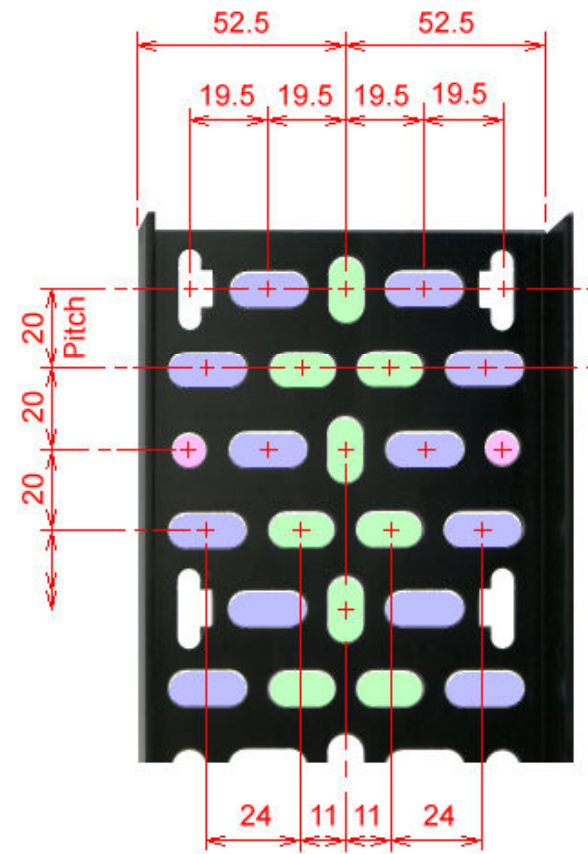

35-6104 CANFORD PLASTIC CABLE TRAY
180mm x 17 x 2.5mm thk 2 metre length

-  9 x 20mm typ.
-  9 x 16.5mm typ.
-  9mm dia typ.

35-6103 CANFORD PLASTIC CABLE TRAY
105mm x 17 x 2.5mm thk 2 metre length