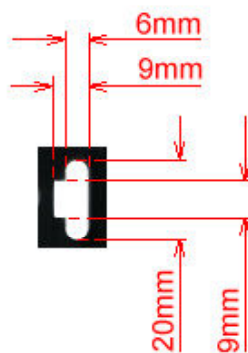

35-6104 CANFORD PLASTIC CABLE TRAY
180mm x 17 x 2.5mm thk 2 metre length

-  9 x 20mm typ.
-  9 x 16.5mm typ.
-  9mm dia typ.

35-6103 CANFORD PLASTIC CABLE TRAY
105mm x 17 x 2.5mm thk 2 metre length